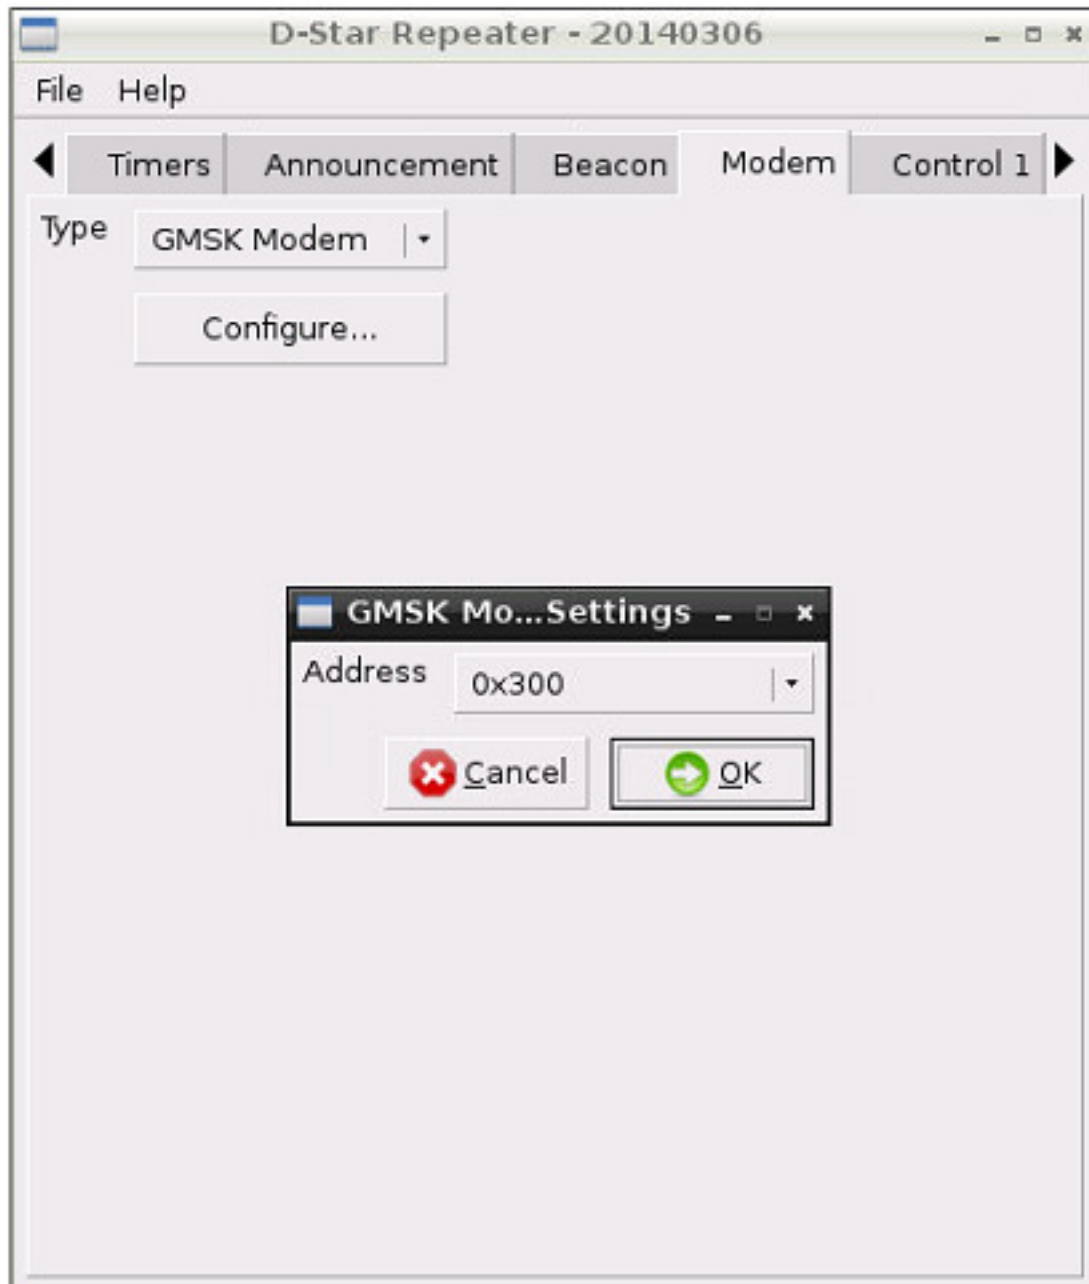

D-Star Repeater - 20140306

File Help

◀ Callsign Network Timers Announcement Beacon ▶

Gateway Address

Gateway Port

Local Address

Local Port

Name